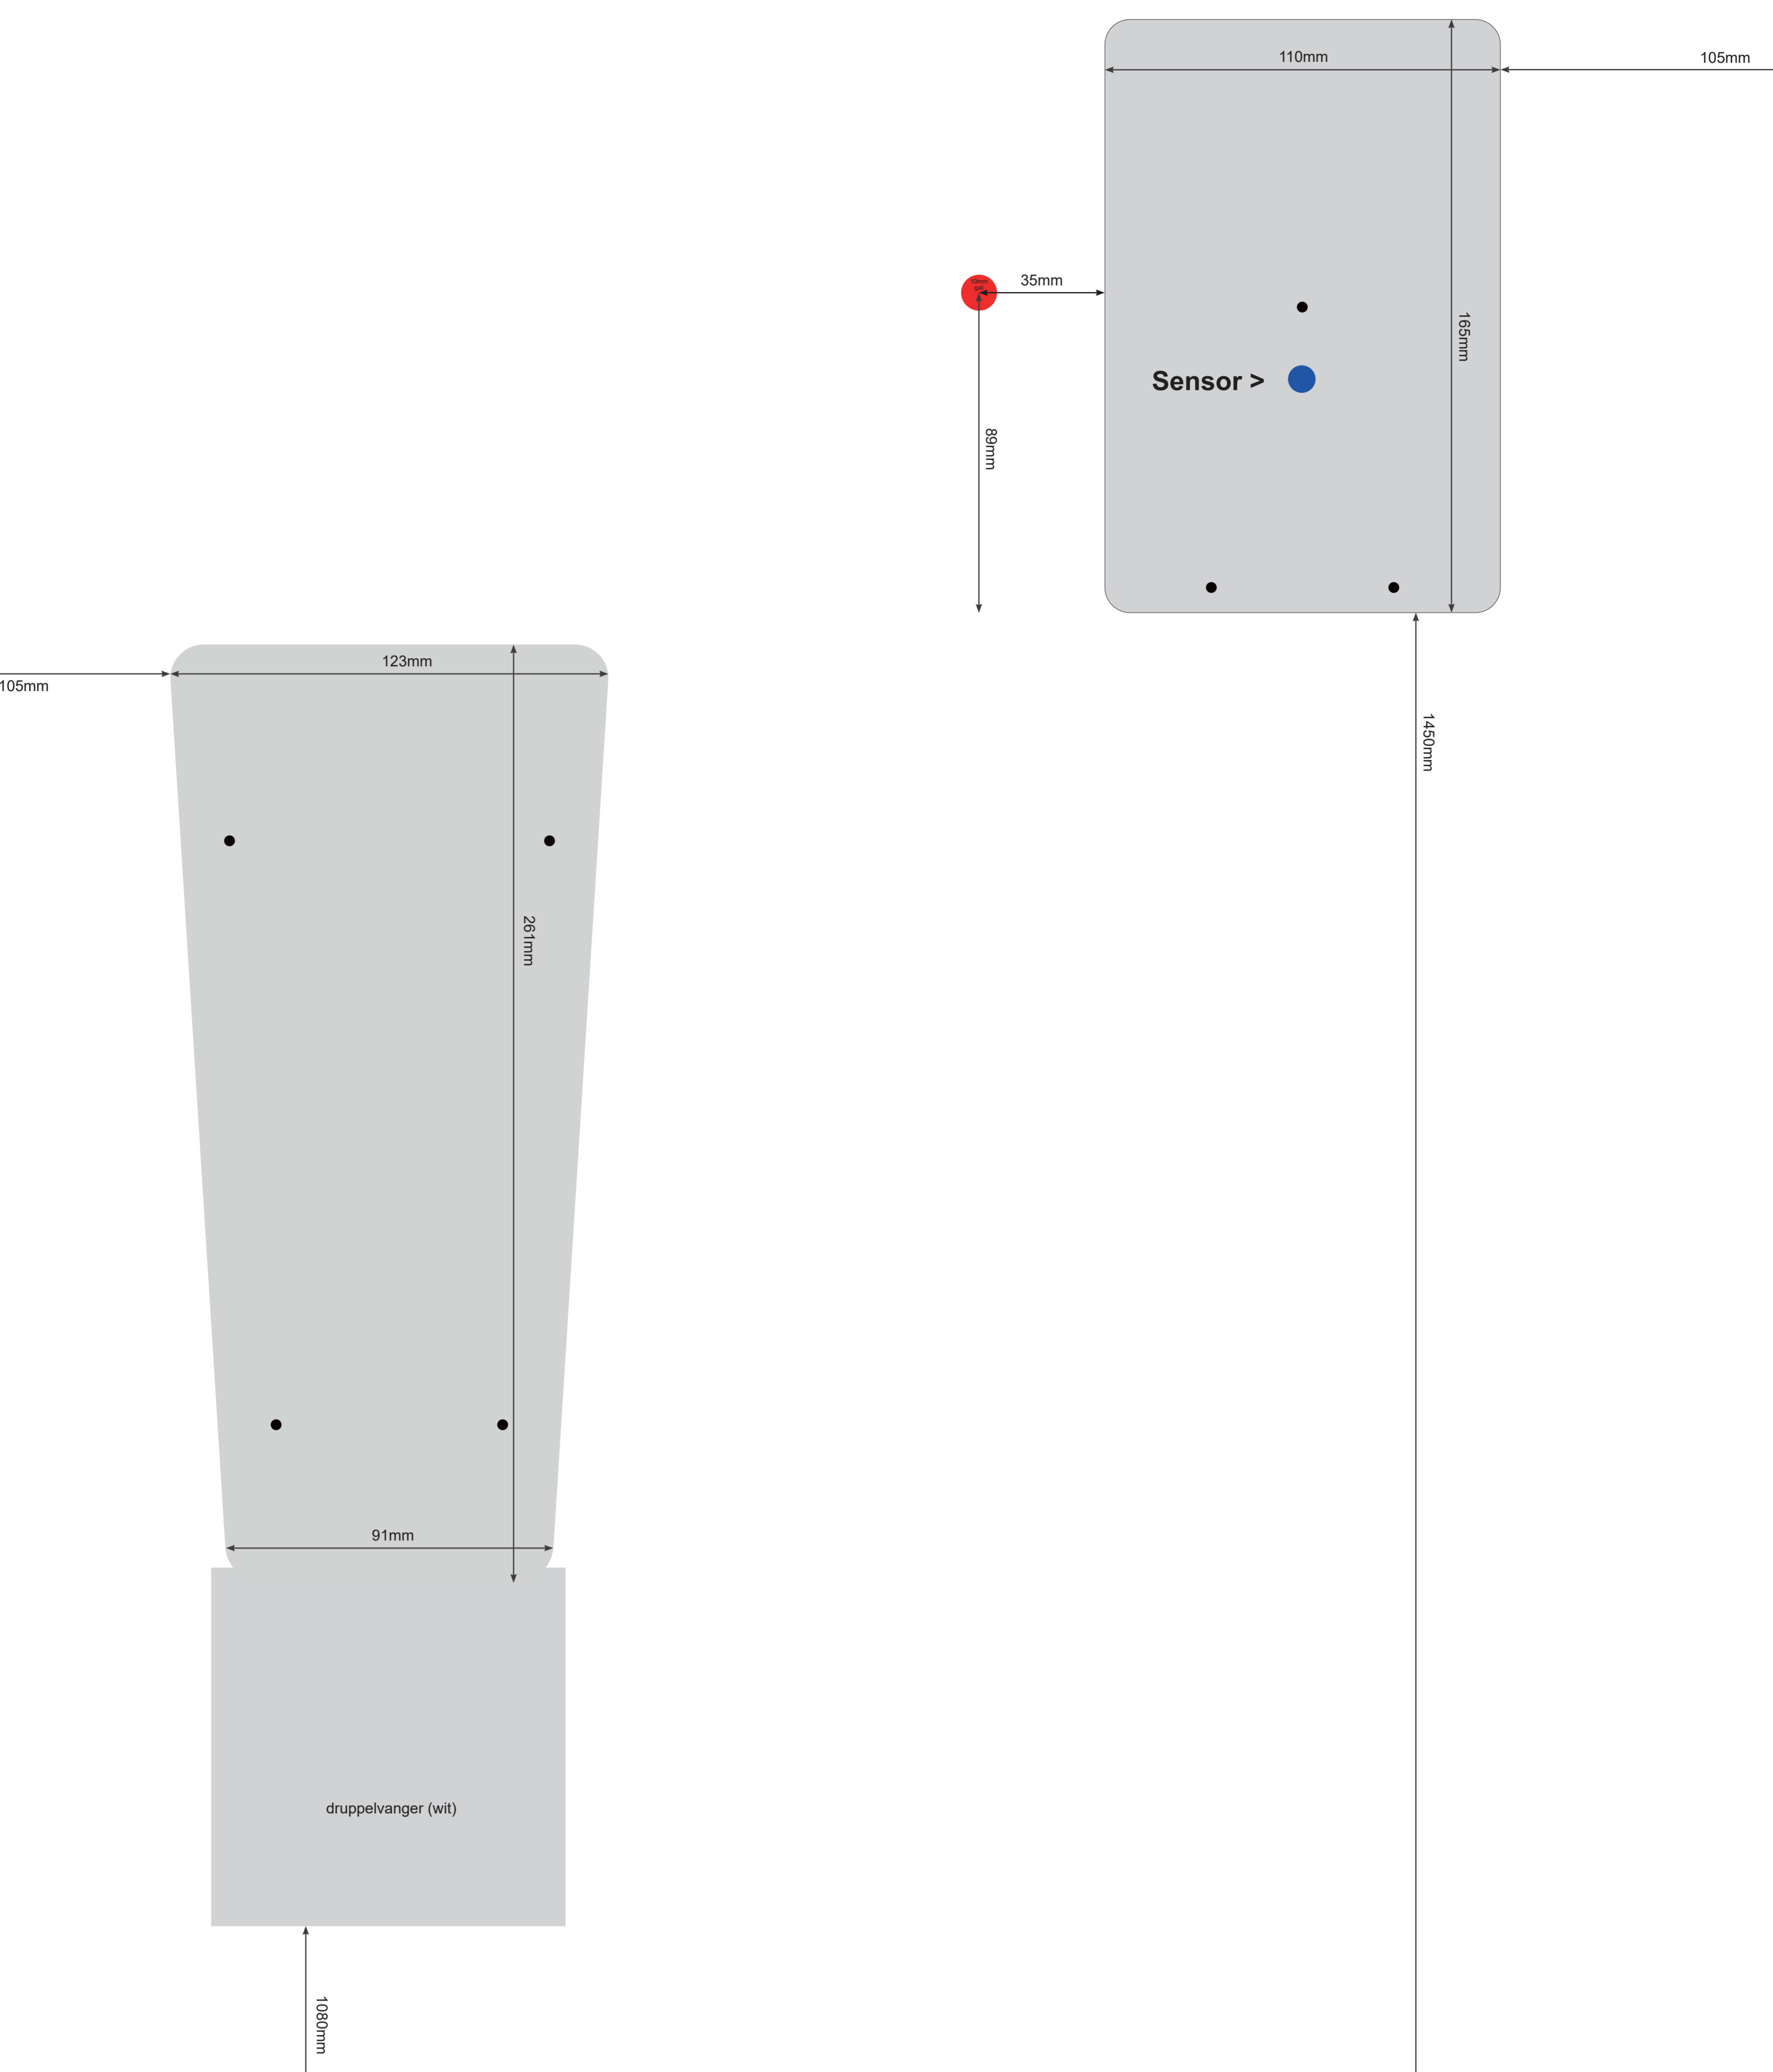

1800mm

Document format 580x1800mm
Artwork in CMYK
All around bleed 10mm - NO CROSSMARKS
Text in outlines

1080mm

105mm

123mm

261mm

91mm

druppelvanger (wit)

110mm

155mm

105mm

35mm

89mm

1450mm