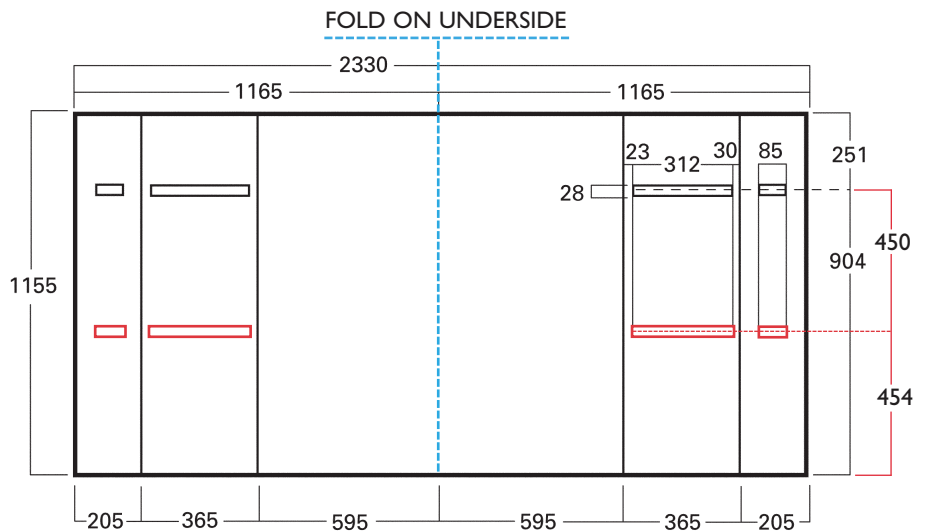

CHAMPION

Dimensions & Weights

WEIGHTSKg

Top2.72

Work Top / Shelf1.68

Bottom1.30

Body Panel.....6.90

Pole Set (four pieces) J 2.42

Header.....1.28

Round Tray.....0.95

Bag.....1.58

PACKING

Individual Reusable Carton4.00

External Measurements
1250mm x 625mm x 215mm

Round Tray Carton.....0.45

External Measurements
523mm x 523mm x 83mm

Bulk packaging, dimensions and weight dependent on number of units required.

Weights and measurements quoted are approximate.

UNIT AND HEADER

HEADER

ROUND TRAY

GRAPHIC SIZE FOR ONE AND TWO SHELF UNIT

ALLOW 37.5mm FOR TOP AND BOTTOM