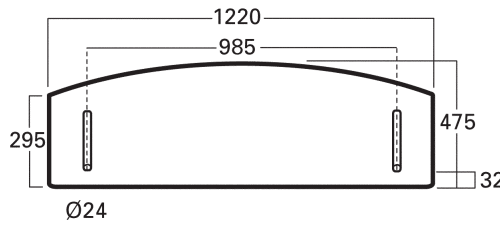

CHAMPION

Dimensions & Weights

WEIGHTSKg

Top2.72

Work Top / Shelf1.68

Bottom1.30

Body Panel.....6.90

Pole Set (four pieces) J 2.42

Header.....1.28

Round Tray.....0.95

Bag.....1.58

PACKING

Individual Reusable Carton4.00

External Measurements
1250mm x 625mm x 215mm

Round Tray Carton.....0.45

External Measurements
523mm x 523mm x 83mm

Bulk packaging, dimensions and weight dependent on number of units required.

Weights and measurements quoted are approximate.

UNIT AND HEADER

HEADER

ROUND TRAY

GRAPHIC SIZE FOR ONE AND TWO SHELF UNIT

ALLOW 37.5mm FOR TOP AND BOTTOM