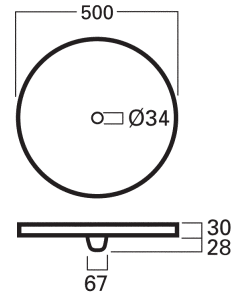

CHAMPION

Dimensions & Weights

WEIGHTSKg

Top2.72

Work Top / Shelf1.68

Bottom1.30

Body Panel.....6.90

Pole Set (four pieces) J 2.42

Header.....1.28

Round Tray.....0.95

Bag.....1.58

PACKING

Individual Reusable Carton4.00

External Measurements
1250mm x 625mm x 215mm

Round Tray Carton.....0.45

External Measurements
523mm x 523mm x 83mm

Bulk packaging, dimensions and weight dependent on number of units required.

Weights and measurements quoted are approximate.

UNIT AND HEADER

HEADER

ROUND TRAY

GRAPHIC SIZE FOR ONE AND TWO SHELF UNIT

ALLOW 37.5mm FOR TOP AND BOTTOM