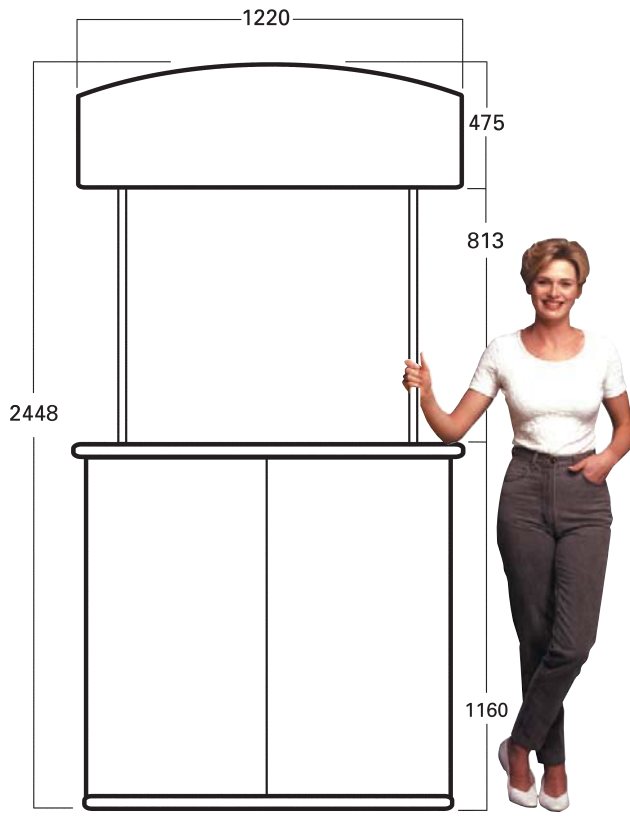

CHAMPION

Dimensions & Weights

WEIGHTSKg

Top2.72

Work Top / Shelf1.68

Bottom1.30

Body Panel.....6.90

Pole Set (four pieces) J 2.42

Header.....1.28

Round Tray.....0.95

Bag.....1.58

PACKING

Individual Reusable Carton4.00

External Measurements
1250mm x 625mm x 215mm

Round Tray Carton.....0.45

External Measurements
523mm x 523mm x 83mm

Bulk packaging, dimensions and weight dependent on number of units required.

Weights and measurements quoted are approximate.

UNIT AND HEADER

HEADER

ROUND TRAY

GRAPHIC SIZE FOR ONE AND TWO SHELF UNIT

ALLOW 37.5mm FOR TOP AND BOTTOM