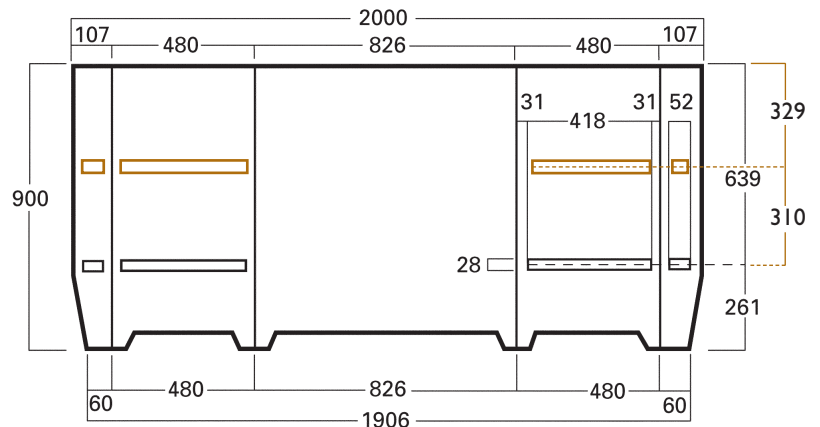

BUDGET MERIT

Dimensions & Weights

WEIGHTSKg	
Rigidtop.....	1.52
Top.....	1.14
Shelf.....	1.12
Baseshelf.....	1.14
Body Panel.....	4.28
Pole Set (four pieces L)(Demo/Merit)	2.00
Header.....	0.73
Pole Set (two pieces L)(Budget)	1.00
Header.....	0.35
Bag.....	1.04

PACKING

Demo Center and Budget

Individual Reusable Carton..... 1.88

External Measurements

925mm x 845mm x 82mm

Merit

Individual Reusable Carton..... 1.94

External Measurements

925mm x 845mm x 112mm

Bulk packaging, dimensions and weight dependent on number of units required.

Weights and measurements quoted are approximate.

UNIT AND HEADER
BUDGET / MERIT

HEADER AND POLES L
BUDGET

HEADER AND POLES L
MERIT

GRAPHIC BUDGET / MERIT

ALLOW 35mm FOR TOP