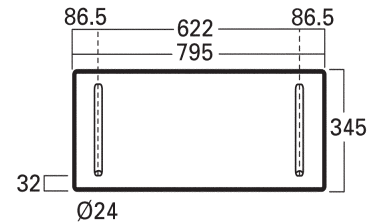

BUDGET MERIT

Dimensions & Weights

WEIGHTSKg	
Rigidtop.....	1.52
Top.....	1.14
Shelf.....	1.12
Baseshelf.....	1.14
Body Panel.....	4.28
Pole Set (four pieces L)(Demo/Merit)	2.00
Header.....	0.73
Pole Set (two pieces L)(Budget)	1.00
Header.....	0.35
Bag.....	1.04

PACKING

Demo Center and Budget

Individual Reusable Carton..... 1.88

External Measurements

925mm x 845mm x 82mm

Merit

Individual Reusable Carton..... 1.94

External Measurements

925mm x 845mm x 112mm

Bulk packaging, dimensions and weight dependent on number of units required.

Weights and measurements quoted are approximate.

UNIT AND HEADER
BUDGET / MERIT

HEADER AND POLES L
BUDGET

HEADER AND POLES L
MERIT

GRAPHIC BUDGET / MERIT

ALLOW 35mm FOR TOP