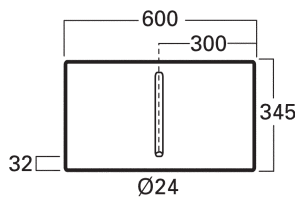

BUDGET MERIT

Dimensions & Weights

WEIGHTSKg	
Rigidtop.....	1.52
Top.....	1.14
Shelf.....	1.12
Baseshelf.....	1.14
Body Panel.....	4.28
Pole Set (four pieces L)(Demo/Merit)	2.00
Header.....	0.73
Pole Set (two pieces L)(Budget)	1.00
Header.....	0.35
Bag.....	1.04

PACKING

Demo Center and Budget

Individual Reusable Carton..... 1.88

External Measurements

925mm x 845mm x 82mm

Merit

Individual Reusable Carton..... 1.94

External Measurements

925mm x 845mm x 112mm

Bulk packaging, dimensions and weight dependent on number of units required.

Weights and measurements quoted are approximate.

UNIT AND HEADER
BUDGET / MERIT

HEADER AND POLES L
BUDGET

HEADER AND POLES L
MERIT

GRAPHIC BUDGET / MERIT

ALLOW 35mm FOR TOP