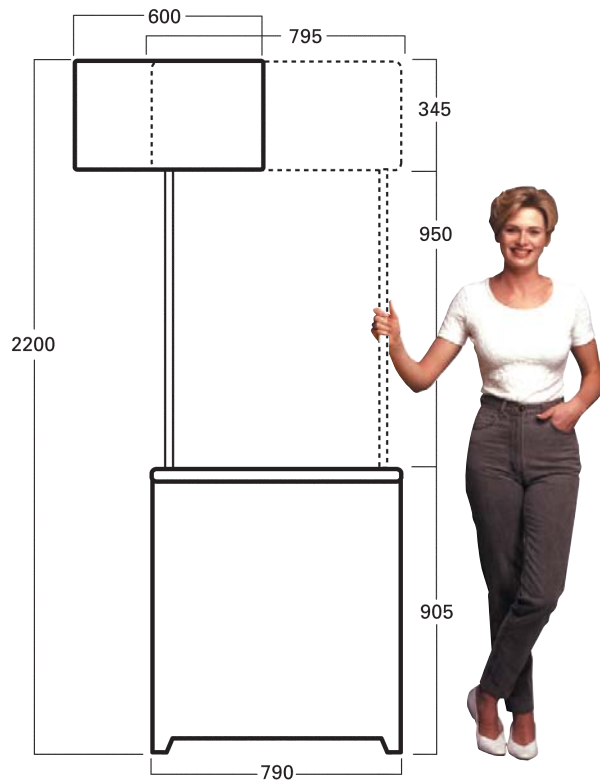

BUDGET MERIT

Dimensions & Weights

WEIGHTSKg	
Rigidtop.....	1.52
Top.....	1.14
Shelf.....	1.12
Baseshelf.....	1.14
Body Panel.....	4.28
Pole Set (four pieces L)(Demo/Merit)	2.00
Header.....	0.73
Pole Set (two pieces L)(Budget)	1.00
Header.....	0.35
Bag.....	1.04

PACKING

Demo Center and Budget

Individual Reusable Carton..... 1.88

External Measurements

925mm x 845mm x 82mm

Merit

Individual Reusable Carton..... 1.94

External Measurements

925mm x 845mm x 112mm

Bulk packaging, dimensions and weight dependent on number of units required.

Weights and measurements quoted are approximate.

UNIT AND HEADER
BUDGET / MERIT

HEADER AND POLES L
BUDGET

HEADER AND POLES L
MERIT

GRAPHIC BUDGET / MERIT

ALLOW 35mm FOR TOP