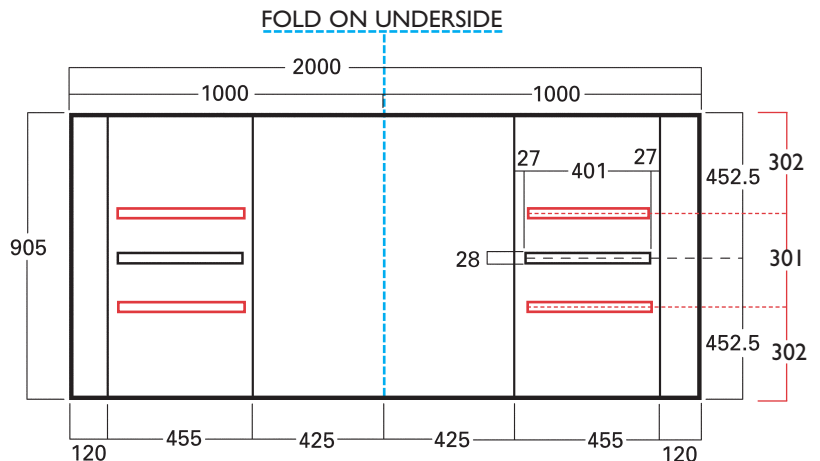

ORIGINAL

CLASSIC

Dimensions & Weights

WEIGHTSKg	
Rigidtop/Stiftop.....	1.48
Top	1.15
Shelf.....	1.09
Bottom	0.96
Body Panel.....	4.63
Pole Set (six pieces) H	2.40
Header.....	0.72
Pole Set (six pieces) M Roof Kit	2.36
Roof Kit	1.78
Door Panel.....	0.85
Bag.....	1.40

PACKING

Individual Reusable Carton 1.00
 External Measurements
 920mm x 560mm x 150mm

Bulk packaging, dimensions and weight dependent on number of units required.

Weights and measurements quoted are approximate.

UNIT AND HEADER

ROOF PANELS

ROOF KIT HEADER
 VISUAL GRAPHIC SIZE

HEADER

GRAPHIC SIZE FOR ONE AND TWO SHELF UNIT

ALLOW 37.5mm FOR TOP AND BOTTOM