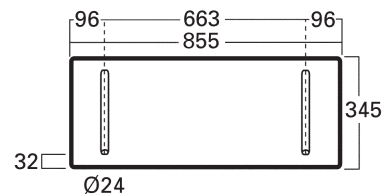

ORIGINAL

CLASSIC

Dimensions & Weights

WEIGHTSKg	
Rigidtop/Stiftop.....	1.48
Top	1.15
Shelf.....	1.09
Bottom	0.96
Body Panel.....	4.63
Pole Set (six pieces) H	2.40
Header.....	0.72
Pole Set (six pieces) M Roof Kit	2.36
Roof Kit	1.78
Door Panel.....	0.85
Bag.....	1.40

PACKING

Individual Reusable Carton 1.00
 External Measurements
 920mm x 560mm x 150mm

Bulk packaging, dimensions and weight dependent on number of units required.

Weights and measurements quoted are approximate.

UNIT AND HEADER

ROOF PANELS

ROOF KIT HEADER
 VISUAL GRAPHIC SIZE

HEADER

GRAPHIC SIZE FOR ONE AND TWO SHELF UNIT

ALLOW 37.5mm FOR TOP AND BOTTOM