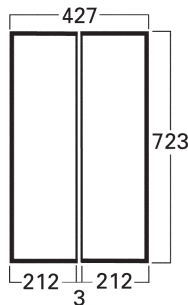

ORIGINAL

CLASSIC

Dimensions & Weights

WEIGHTSKg	
Rigidtop/Stiftop.....	1.48
Top	1.15
Shelf.....	1.09
Bottom	0.96
Body Panel.....	4.63
Pole Set (six pieces) H	2.40
Header.....	0.72
Pole Set (six pieces) M Roof Kit	2.36
Roof Kit	1.78
Door Panel.....	0.85
Bag.....	1.40

PACKING

Individual Reusable Carton 1.00
 External Measurements
 920mm x 560mm x 150mm

Bulk packaging, dimensions and weight dependent on number of units required.

Weights and measurements quoted are approximate.

UNIT AND HEADER

ROOF PANELS

ROOF KIT HEADER
 VISUAL GRAPHIC SIZE

HEADER

GRAPHIC SIZE FOR ONE AND TWO SHELF UNIT

ALLOW 37.5mm FOR TOP AND BOTTOM