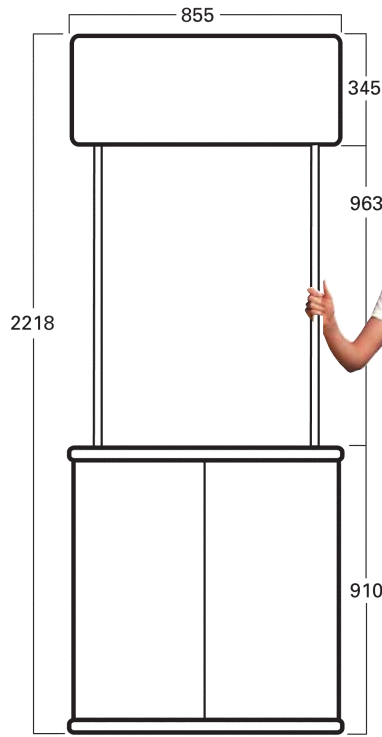

ORIGINAL

CLASSIC

Dimensions & Weights

WEIGHTSKg	
Rigidtop/Stiftop.....	1.48
Top	1.15
Shelf.....	1.09
Bottom	0.96
Body Panel.....	4.63
Pole Set (six pieces) H	2.40
Header.....	0.72
Pole Set (six pieces) M Roof Kit	2.36
Roof Kit	1.78
Door Panel.....	0.85
Bag.....	1.40

PACKING

Individual Reusable Carton 1.00
 External Measurements
 920mm x 560mm x 150mm

Bulk packaging, dimensions and weight dependent on number of units required.

Weights and measurements quoted are approximate.

UNIT AND HEADER

ROOF PANELS

ROOF KIT HEADER
 VISUAL GRAPHIC SIZE

HEADER

GRAPHIC SIZE FOR ONE AND TWO SHELF UNIT

ALLOW 37.5mm FOR TOP AND BOTTOM