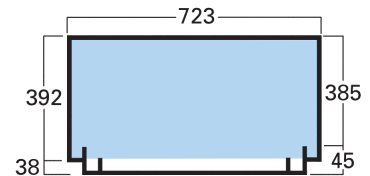

ORIGINAL

CLASSIC

Dimensions & Weights

WEIGHTSKg	
Rigidtop/Stiftop.....	1.48
Top	1.15
Shelf.....	1.09
Bottom	0.96
Body Panel.....	4.63
Pole Set (six pieces) H	2.40
Header.....	0.72
Pole Set (six pieces) M Roof Kit	2.36
Roof Kit	1.78
Door Panel.....	0.85
Bag.....	1.40

PACKING

Individual Reusable Carton 1.00
 External Measurements
 920mm x 560mm x 150mm

Bulk packaging, dimensions and weight dependent on number of units required.

Weights and measurements quoted are approximate.

UNIT AND HEADER

ROOF PANELS

ROOF KIT HEADER
 VISUAL GRAPHIC SIZE

HEADER

GRAPHIC SIZE FOR ONE AND TWO SHELF UNIT

ALLOW 37.5mm FOR TOP AND BOTTOM